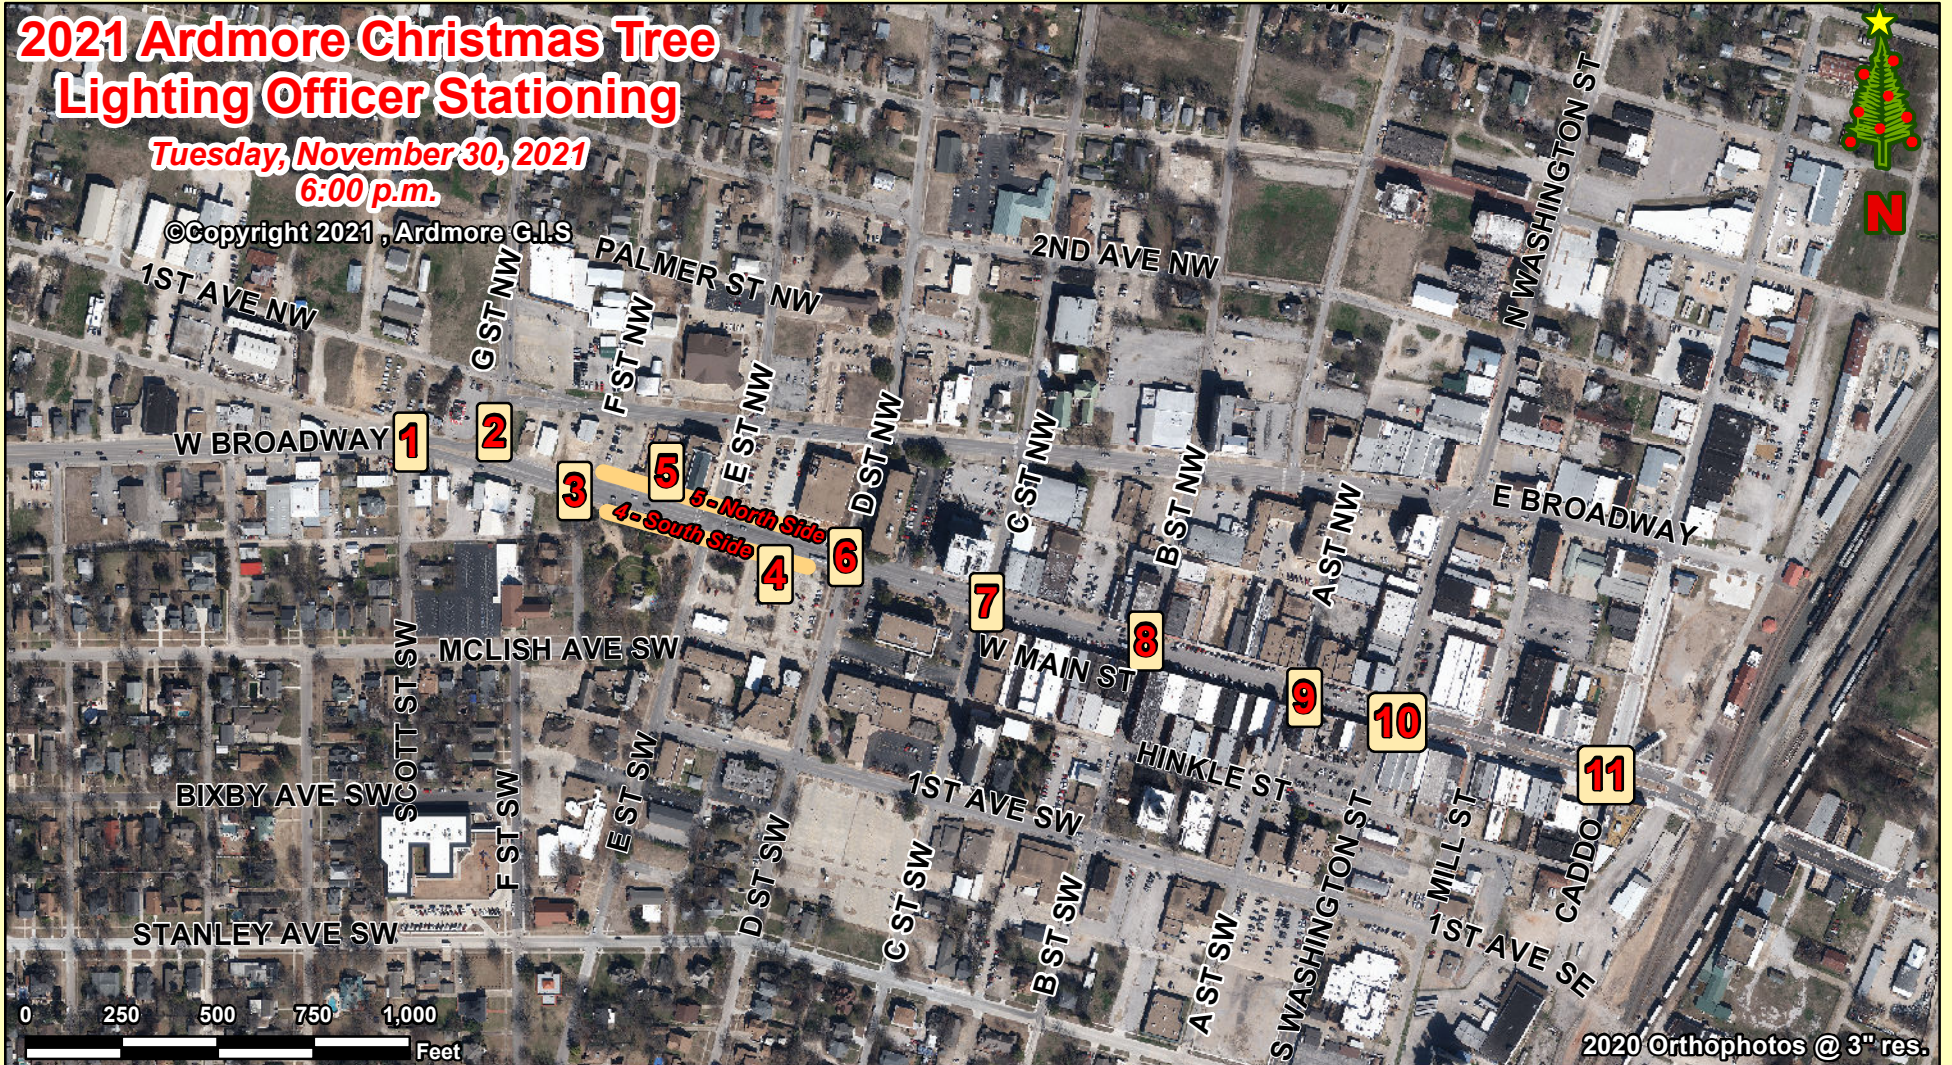

# 2021 Ardmore Christmas Tree Lighting Officer Stationing

Tuesday, November 30, 2021  
6:00 p.m.

©Copyright 2021, Ardmore G.I.S

Position	Intersections	Officers
	Rover	Norris / Ingle
	Bike	Eller / Naylor
	Traffic Unit Lead	White
1	Scott St SW & W Main	Payne
2	G ST NW/1 <sup>st</sup> Ave NW & Broadway	Gee / Woolly
3	W Main St & F St	Southside - Cathey   North Side - Hofmann
4	On W Main St Between F St & D St	South Side - Roper / Alsobrook / Bollman / Freeman / Ackerman / Eastwood / Welch / Davis
5	On W Main St Between F St & D St	North Side - Kropp / Garrett / Gary / Shields / Galacia / Ragland / J. Johnson
6	W Main St & D St	Southside - Antwine   North Side - Henry
7	W Main St & C St	Mata
8	W Main St & B St	Shepard
9	W Main St & A St	Green
10	W Main St & N Washington St	Bartlett / J. Long
11	Caddo - End	Castanos / Garmon

Download App  
iOS or Android

Download Map

November 17, 2021  
1" = 500' on 8.5"x11"

2021\_TREE\_LIGHTING