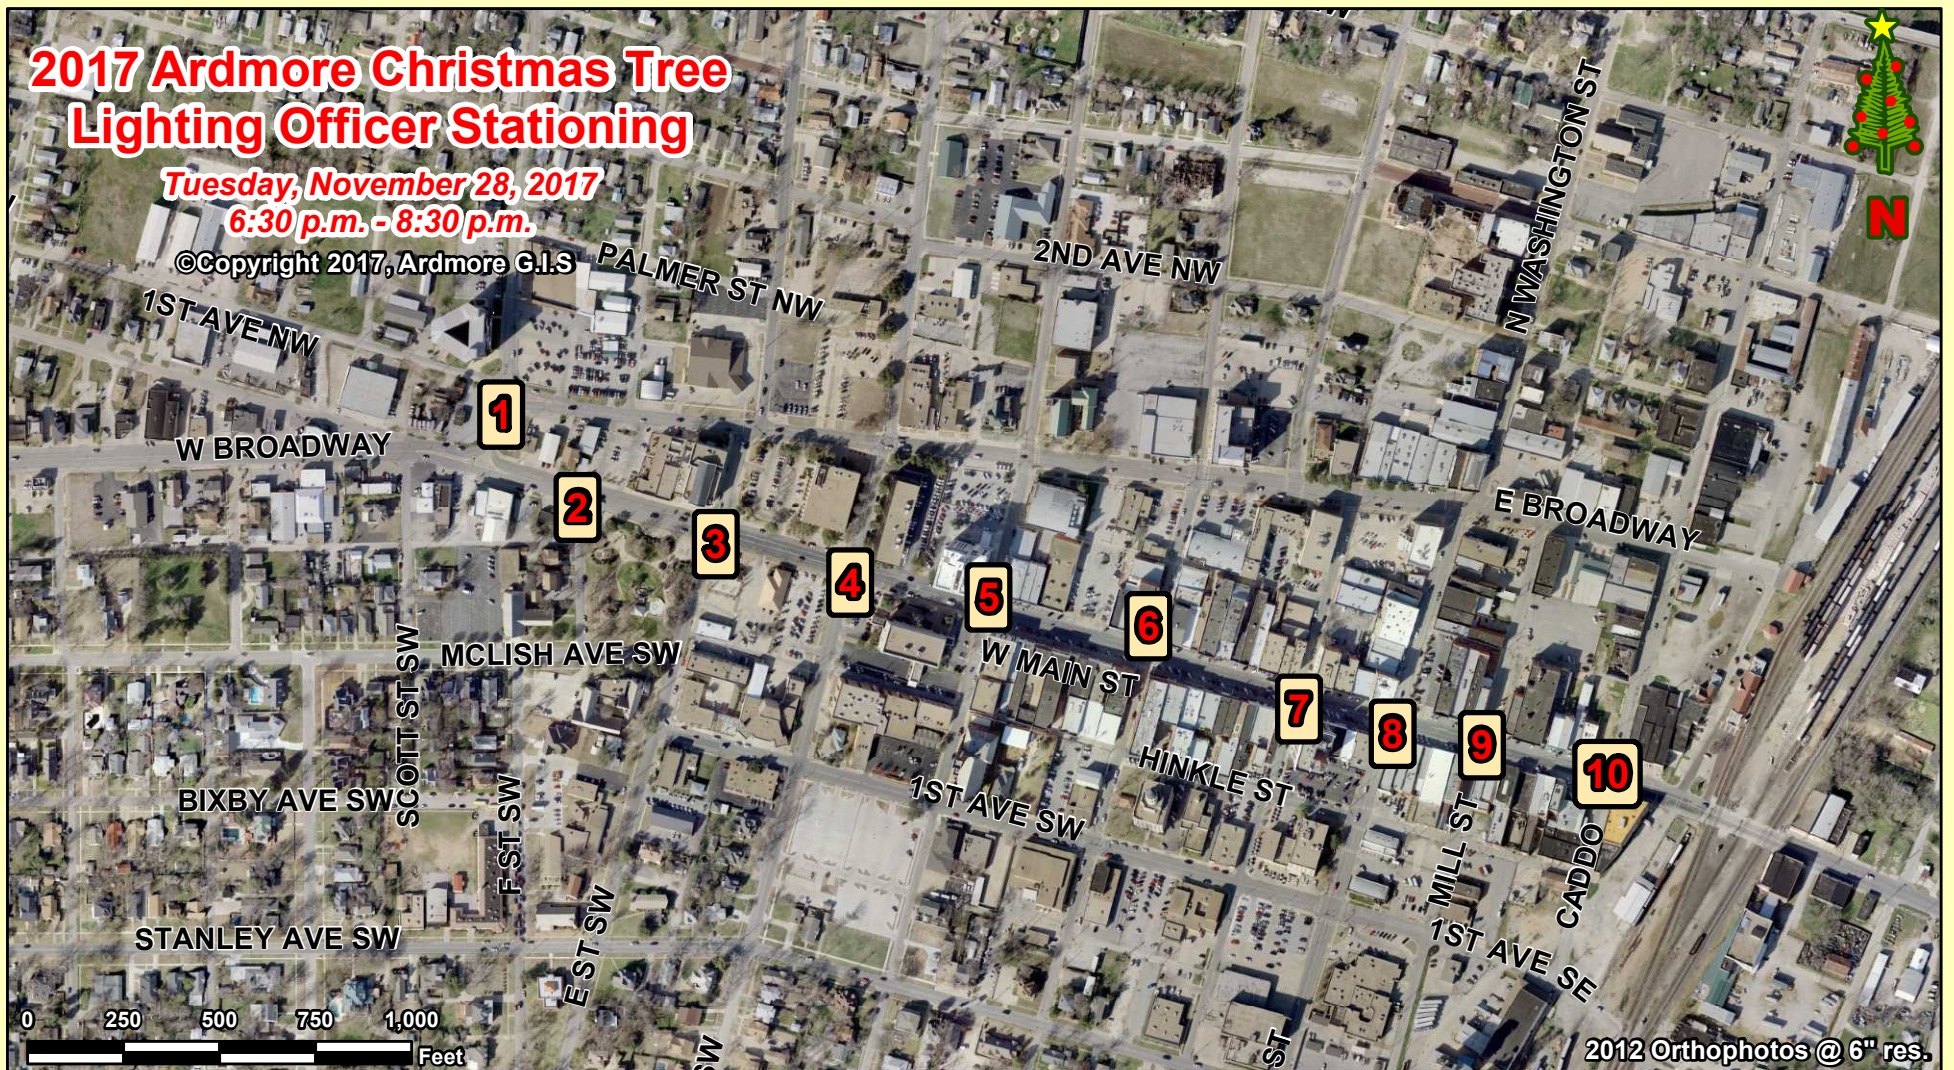

2017 Ardmore Christmas Tree Lighting Officer Stationing

Tuesday, November 28, 2017
6:30 p.m. - 8:30 p.m.

©Copyright 2017, Ardmore G.I.S

Station Location	Officers	Barricades	Cones	Units
1 G St/1 st & Broadway	Traffic Unit Lead - Garcia	8		
2 Main & Fst SW	Antwine	4		
3 Main & Est SW	Norris / Hamblin	8		
4 Main & Dst SW	Shields / Welch	8		
5 Main & Cst SW	Ragland	4		1
6 Main & Bst SW	Taylor	4		1
7 Main & Ast SW	Collier	4		1
8 Main & Washington	Henry / O'Hanlon	0		
9 Main & Mill	Ingle	4		1
10 Main & Caddo/Ast	Castanos / Payne	10	10	

Download App
iOS or Android

Download Map

November 20, 2017
1" = 600' on 8.5"x11"

X:\PROJECTS\Police\CHRISTMAS_PARADE2017\2017_TREE_LIGHTING.mxd