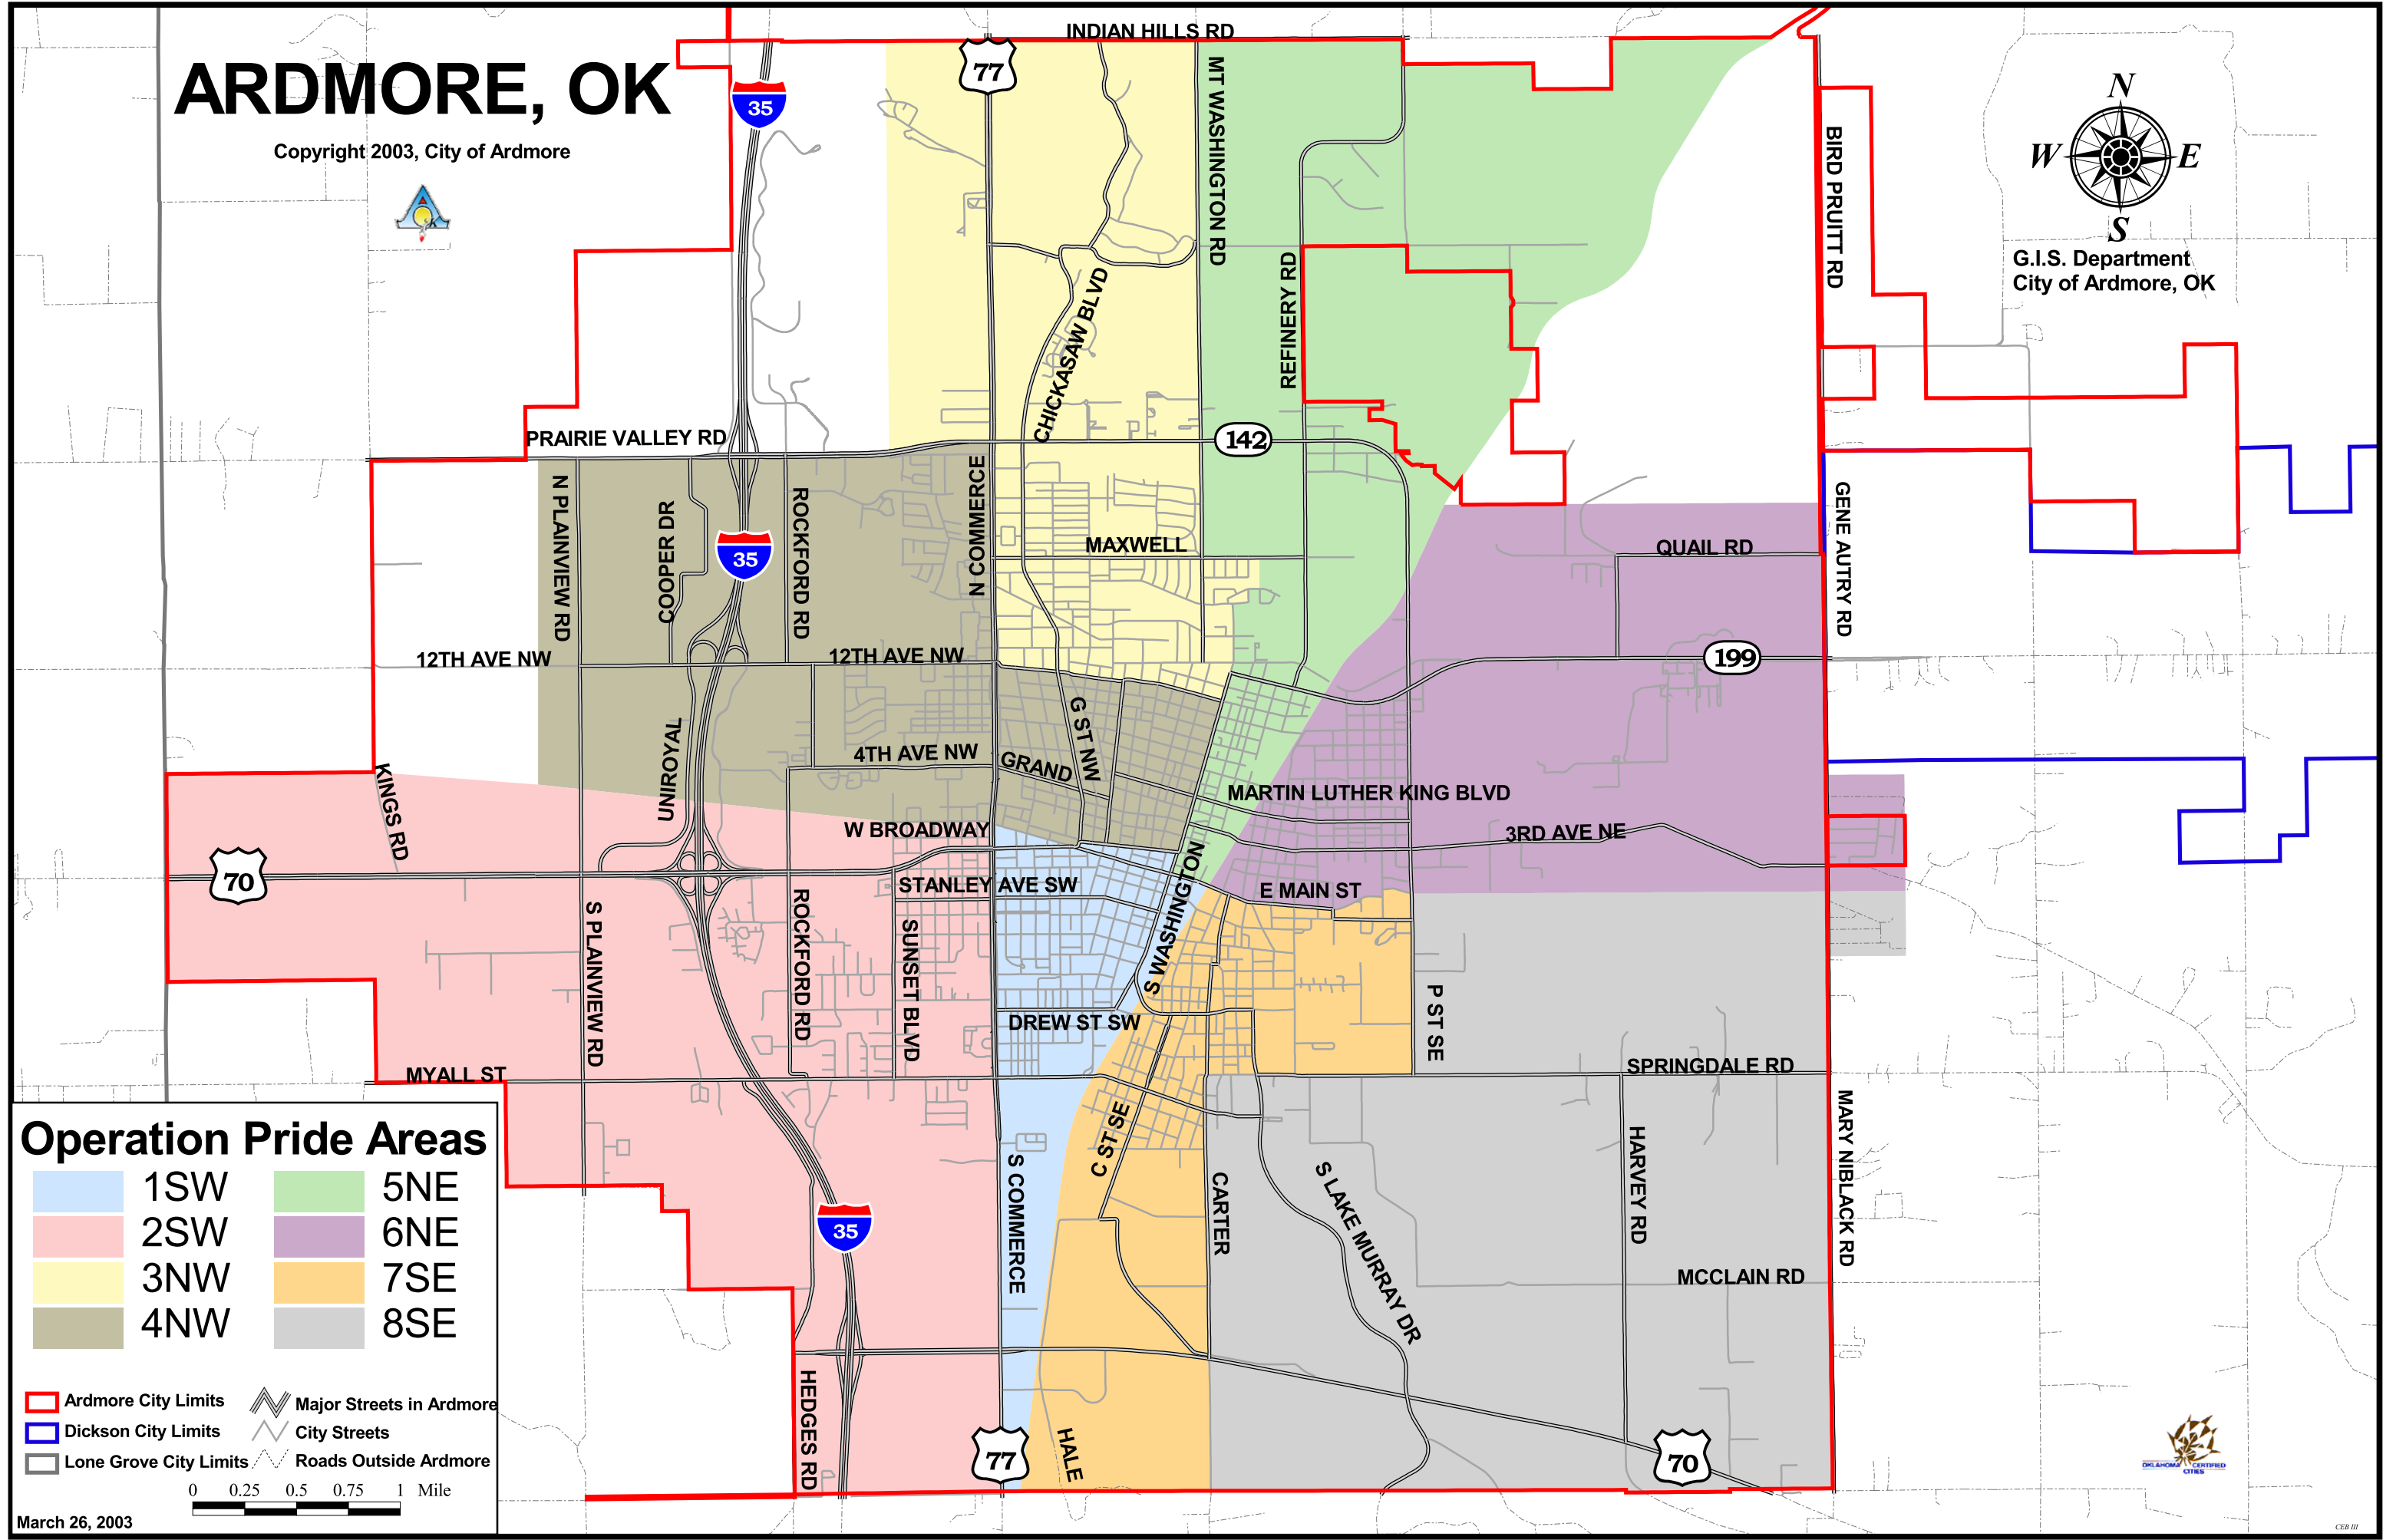

ARDMORE, OK

Copyright 2003, City of Ardmore

G.I.S. Department
City of Ardmore, OK

Operation Pride Areas

- | | |
|--|---|
|  1SW |  5NE |
|  2SW |  6NE |
|  3NW |  7SE |
|  4NW |  8SE |

-  Ardmore City Limits
-  Dickson City Limits
-  Lone Grove City Limits
-  Major Streets in Ardmore
-  City Streets
-  Roads Outside Ardmore

0 0.25 0.5 0.75 1 Mile